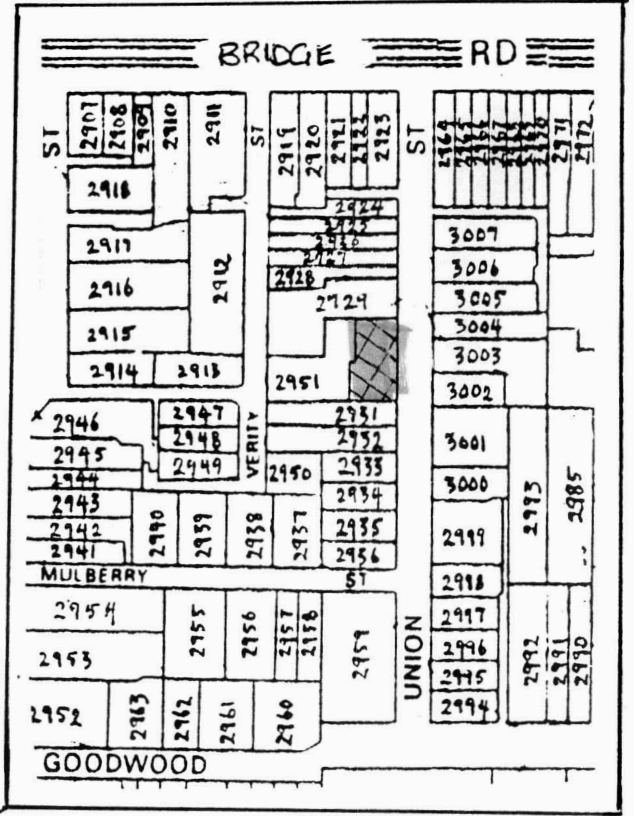

LOCATION MAP

PROPERTY: 12 Union Street

BUILDING CLASSIFICATION: A

URBAN CONSERVATION PRECINCT: Existing Proposed

APPROXIMATE SITE AREA: _____

City of Richmond