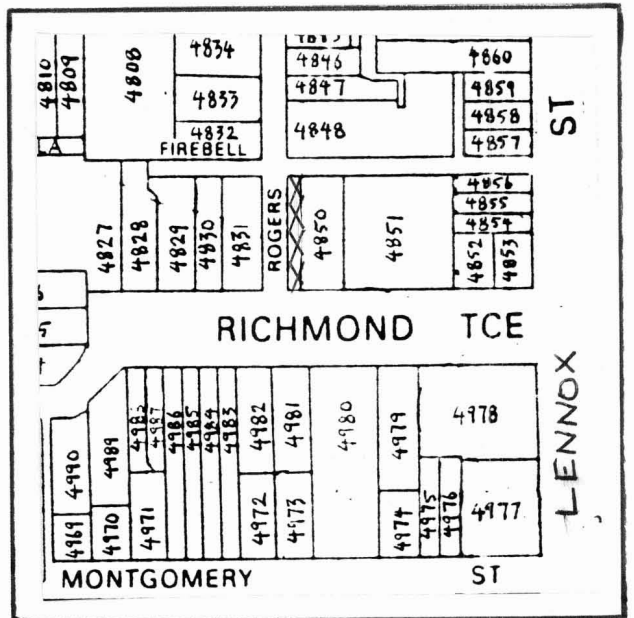

LOCATION MAP

PROPERTY: 57 Richmond Terrace

BUILDING CLASSIFICATION: B

URBAN CONSERVATION PRECINCT: Existing
Proposed

APPROXIMATE SITE AREA: _____

City of Richmond