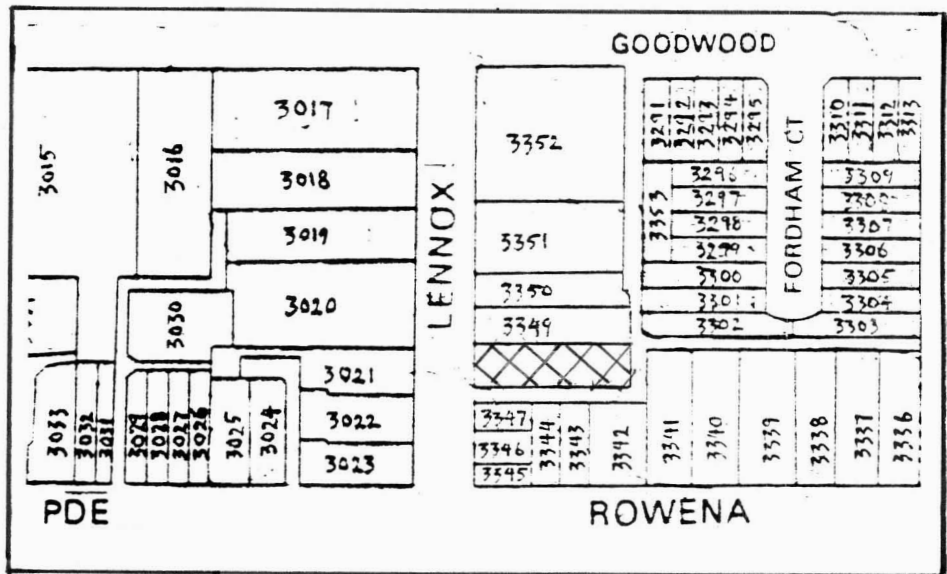

LOCATION MAP

PROPERTY: 221 Lennox Street

BUILDING CLASSIFICATION: B

URBAN CONSERVATION PRECINCT: Existing
Proposed

APPROXIMATE SITE AREA: _____

City of Richmond