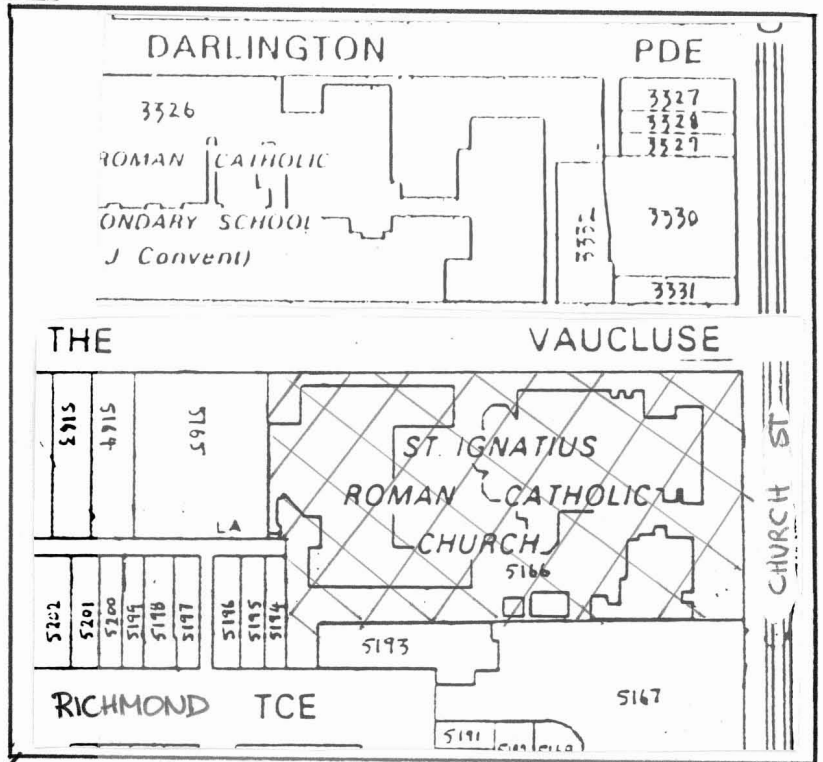

# LOCATION MAP

PROPERTY: St Ignatius Church & Presbytery

BUILDING CLASSIFICATION: B

URBAN CONSERVATION PRECINCT: Existing  Proposed

APPROXIMATE SITE AREA: \_\_\_\_\_

City of Richmond