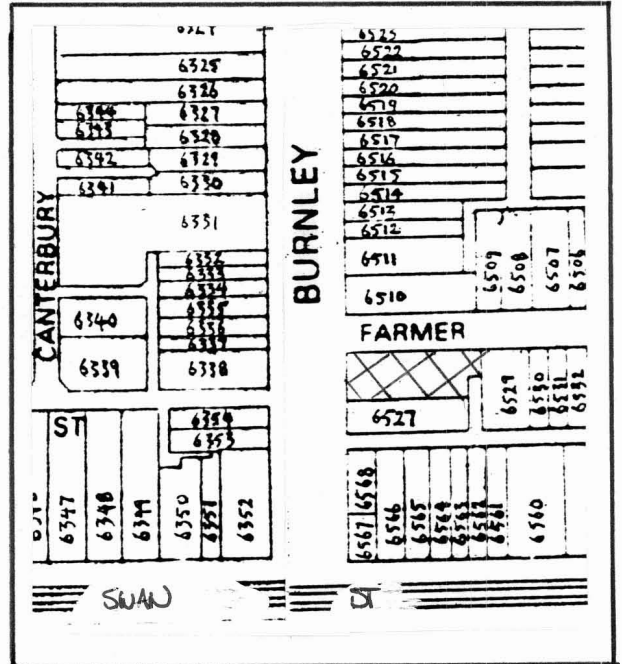

LOCATION MAP

PROPERTY: 377 Burnley Street

BUILDING CLASSIFICATION: B

URBAN CONSERVATION PRECINCT: Existing   
Proposed

APPROXIMATE SITE AREA: \_\_\_\_\_

City of Richmond