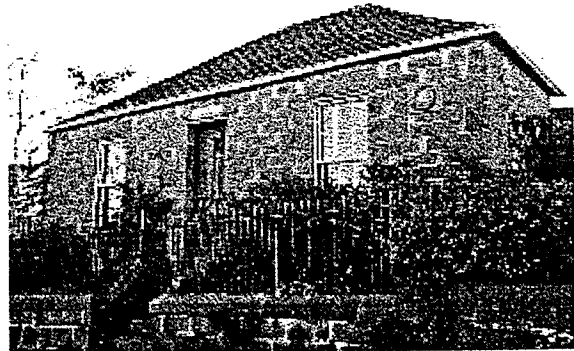

Place **Montrose Cottage**

Formerly

Address 21-23 Eureka St.
Ballarat East

Property Information

Location Boundaries **Map / Plan ref.**

Existing Listings	Heritage Council Register	Yes
	Government Building Register	No
	National Estate Register	Yes
	Planning Scheme	Yes

Description

History Built circa 1856

Thematic Context

Statement of Significance

Recommendations

References BCS, Part 2, p. 43.

Assessed by: ACW
Assessment date: Jun 1997