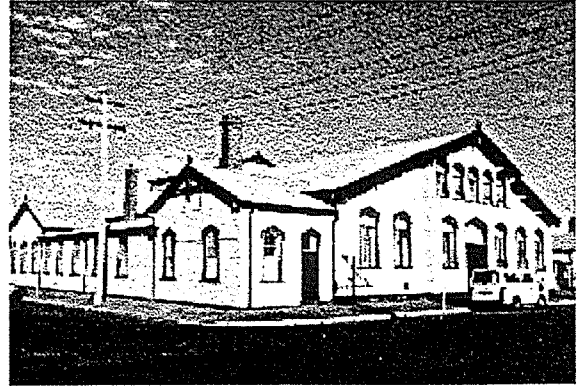

Place **Drill Hall**

Formerly

Address Curtis St.
Ballarat

Property Information

Location Boundaries **Map / Plan ref.**

Existing Listings	Heritage Council Register	No
	Government Building Register	No
	National Estate Register	Yes
	Planning Scheme	No

Description

History Built 1855

Thematic Context

Statement of Significance

Recommendations

References BCS, v2, p.85.

Assessed by: ACW
Assessment date: Jun 1997